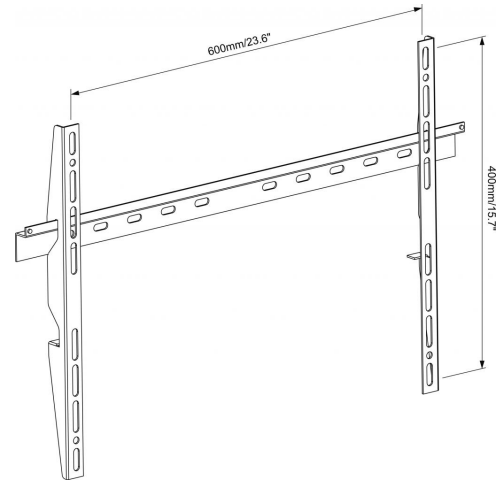

M43000 - Flat TV Wall Mount (black)

Save space in your room and mount your television flat against the wall with Vogel's M43000 flat TV wall mount, compatible with 40-65 inch (102-165 cm) TVs.

| | |
|--------------------------------|-----------------------------|
| Guarantee | 2 years |
| Min. screen size (inch) | 40" |
| Max. screen size (inch) | 65" |
| Max. screen weight (kg) | 100 |
| Hole pattern (mm) | Min. 100x100 / Max. 600x400 |

M43000 - Flat TV Wall Mount (black)

This black wall bracket allows you to mount TVs weighing up to 100 kg. Installation is easy thanks to the step-by-step mounting instructions and the installation materials for your TV and wall.

Mount your screen flush against the wall with the M43000 flat TV wall mount from Vogel's.

Features

- Easy assembly
- Experience your TV as a painting on the wall
- Mount your TV with (VESA) mounting holes up to 600 x 400 mm