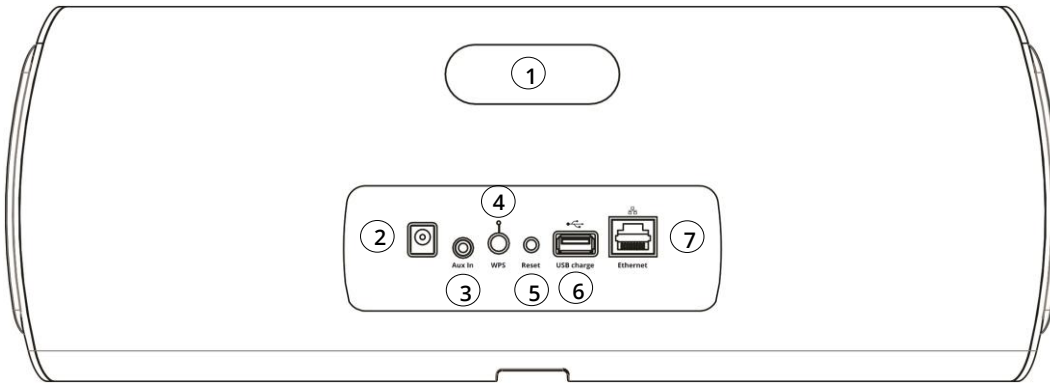

Rear

- ① Bass Port/Handle
- ② PSU (Power Supply Unit) input
- ③ Auxiliary input
- ④ WPS button and WPS status light
- ⑤ Reset button
- ⑥ USB charge output
- ⑦ Ethernet socket