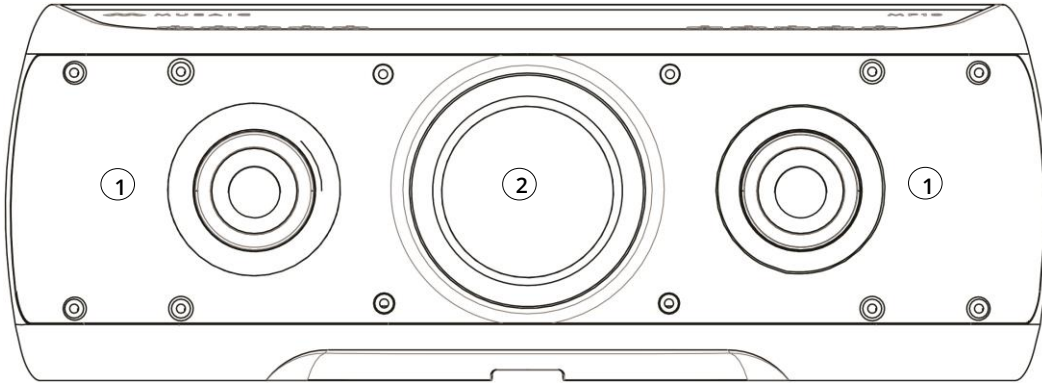

Front

- ① Tweeter/Midrange drivers each with dedicated 15w digital amplifier and active crossover
- ② Subwoofer with dedicated 30w digital amplifier and active crossover