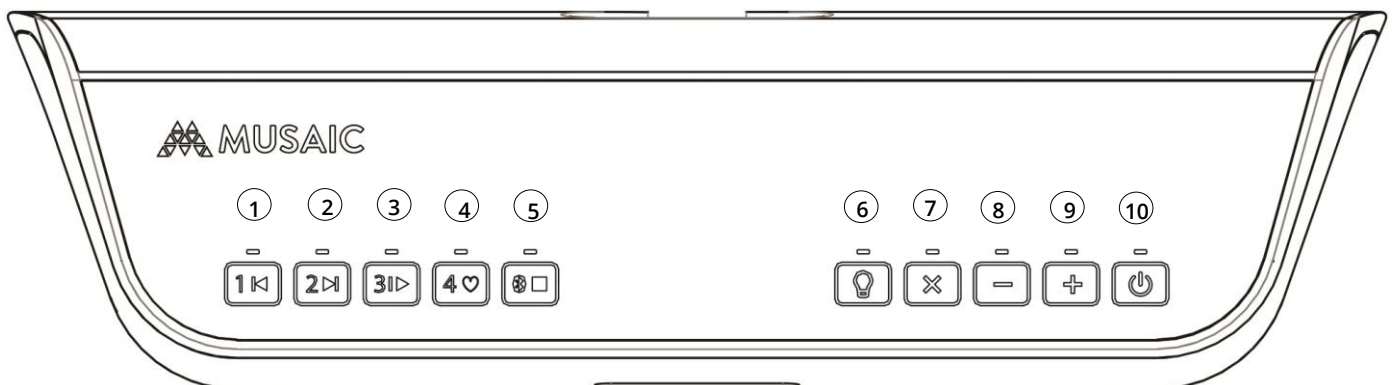

Dimensions:

Height:	14.6 cm (5 3/4 inches)
Width:	41.2 cm (16 1/4 inches)
Depth:	11.5 cm (4 1/2 inches)
Weight:	2.6kg (unboxed)

Rear connections

Ethernet:	1 x RJ45
Aux Input:	1 x 3.5mm stereo mini-jack
PSU:	1 x 18V DC PSU input (adaptor supplied)
Reset:	1 x reset button
WPS:	1 x Wi-Fi protected setup button
USB:	1 x 5V, 2 Amp charging/power output for phone/tablet

Front

- ① Tweeter/Midrange drivers each with dedicated 15w digital amplifier and active crossover
- ② Subwoofer with dedicated 30w digital amplifier and active crossover

Rear

- ① Bass Port/Handle
- ② PSU (Power Supply Unit) input
- ③ Auxiliary input
- ④ WPS button and WPS status light
- ⑤ Reset button
- ⑥ USB charge output
- ⑦ Ethernet socket

Top panel

- ① Preset 1 / Skip backwards
- ② Preset 2 / Skip forwards
- ③ Preset 3 / Play/Pause
- ④ Preset 4 / 'Like'
- ⑤ Stop/Aux/Bluetooth
- ⑥ Home Control/Lighting
- ⑦ Mute
- ⑧ Volume down
- ⑨ Volume up
- ⑩ Standby/On